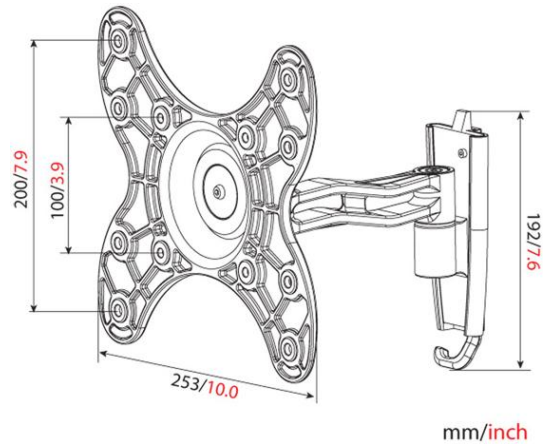

FLWB6

ARTICULATING WALL MOUNT FOR 17-37" LCD DISPLAYS WITH 75-100-200mm VESA AND WEIGHT UP TO 55lbs

PRODUCT FEATURES

- ARTICULATING ARM ADJUSTS FROM 3.9"-9.8" OFF WALL
- FOR 17-37" LCD DISPLAYS TO 55lbs and VESA 75mm/100mm/200mm
- SIMPLE/FAST INSTALL WITH CONVENIENT SLIDE IN CHANNEL WALL PLATE
- TILT TO +/- 15deg
- ROTATION TO 180deg
- ADJUSTMENT KNOBS AND GEARED JOINTS FOR EASY OPERATION
- CABLE MANAGEMENT ASSEMBLY
- SOLID ALUMINUM ALLOY CONSTRUCTION WITH RUGGED BLACK FINISH
- TUV/GS SAFETY LISTED

INCLUDED WITHIN KIT

WALL MOUNT
COMPLETE HARDWARE KIT
INSTALLATION GUIDE

ARCHITECTURAL SPECIFICATIONS

The Wall Mount shall be FEC Model FLWB6 with 55Lb max wgt capacity, TUV /GS Safety Listing and VESA to 200mm. It shall include every feature as stated above and is to be installed at all locations as listed per plans. Assembly and install shall be done according to the Manufacturer's install guide. by a professional installer with proper assistance.