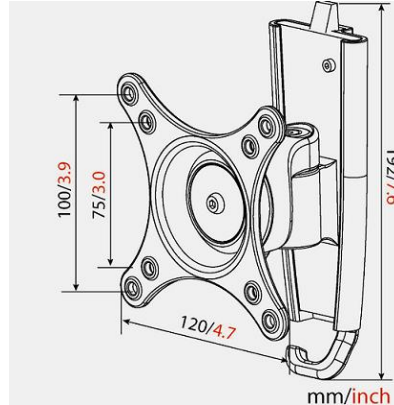

### TILT/ROTATE WALL MOUNT FOR 13-27" LCD AND LED DISPLAYS WITH 75-100mm VESA AND WEIGHT UP TO 44lbs

#### PRODUCT FEATURES

- FOR 13-27" LCD AND LED DISPLAYS TO 44lbs
- VESA 75mm/100mm
- SIMPLE/FAST INSTALL WITH CONVENIENT SLIDE IN CHANNEL WALL PLATE
- TILT TO +/- 15deg
- ROTATION TO 60deg
- CABLE MANAGEMENT ASSEMBLY
- SOLID ALUMINUM ALLOY CONSTRUCTION WITH RUGGED BLACK FINISH
- TUV/GS SAFETY LISTED

#### ARCHITECTURAL SPECIFICATIONS

The Wall Mount shall be FEC Model FLWB5 with 44Lb max wgt capacity, TUV /GS Safety Listing and VESA to 100mm. It shall include every feature as stated above and is to be installed at all locations as listed per plans. Assembly and install shall be done according to the Manufacturer's install guide. by a professional installer with proper assistance.