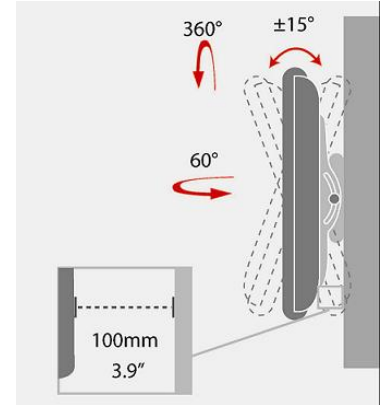

### TILT/ROTATE WALL MOUNT FOR 13-27" LCD AND LED DISPLAYS WITH 75-100mm VESA AND WEIGHT UP TO 44lbs

#### PRODUCT FEATURES

- FOR 13-27" LCD AND LED DISPLAYS TO 44lbs
- VESA 75mm/100mm
- SIMPLE/FAST INSTALL WITH CONVENIENT SLIDE IN CHANNEL WALL PLATE
- TILT TO +/- 15deg
- ROTATION TO 60deg
- CABLE MANAGEMENT ASSEMBLY
- SOLID ALUMINUM ALLOY CONSTRUCTION WITH RUGGED BLACK FINISH
- TUV/GS SAFETY LISTED

#### ARCHITECTURAL SPECIFICATIONS

The Wall Mount shall be FEC Model FLWB5 with 44Lb max wgt capacity, TUV /GS Safety Listing and VESA to 100mm. It shall include every feature as stated above and is to be installed at all locations as listed per plans. Assembly and install shall be done according to the Manufacturer's install guide. by a professional installer with proper assistance.