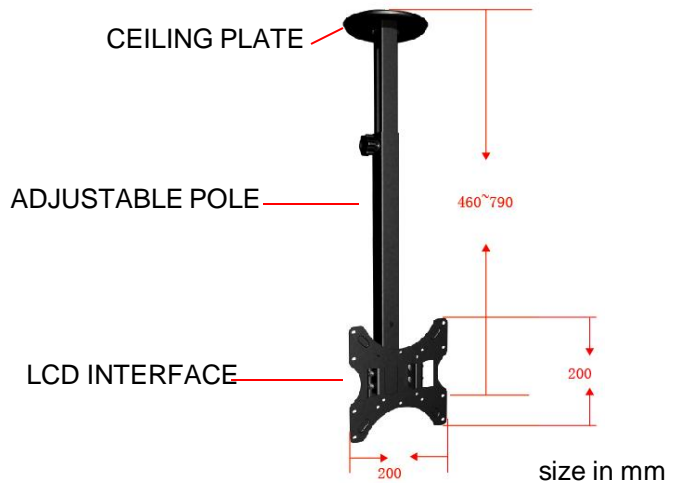

MODEL FPLCB42**ADJUSTABLE POLE CEILING MOUNT FOR 26-32" LCD
DISPLAYS WITH 75/100/200mm VESA****PRODUCT FEATURES**

- COMPLETE CEILING MOUNT KIT
- 75-200mm VESA COMPATIBLE
- ADJUSTABLE EXTENSION POLE
- TILT TO 15deg
- MAX WGT TO 55Lbs
- RUGGED BLACK POWDERCOAT FINISH

INCLUDED WITHIN KIT

STRUCTURAL CEILING PLATE
ADJUSTABLE LENGTH POLE
LCD INTERFACE ADAPTOR
HARDWARE PACKAGE
INSTRUCTION MANUAL

ARCHITECTURAL SPECIFICATIONS

The Flat Panel Wall Mount shall be FEC Model FPLCB42 and shall include an adjustable pole from 460-790mm. It shall allow 15deg tilt and include a 200mm LCD interface. It is to be installed at all locations as listed per plans. Assembly and install shall be done according to the Manufacturer's install guide. by a professional installation crew.