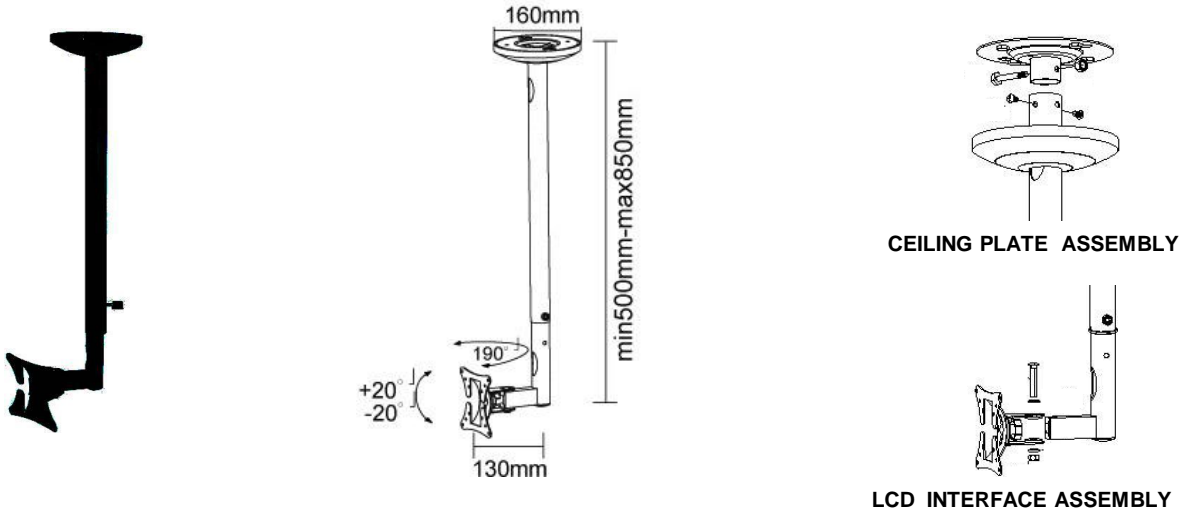

**ADJUSTABLE POLE CEILING MOUNT FOR  
75/100mm VESA LCD DISPLAYS TO 66lbs****PRODUCT FEATURES**

- For 10-30" LCD Displays with 50/75/100mm VESA
- Max Weight load: 30kg/66 pounds
- For LCD Displays from 10" to 30"
- Solid Steel Construction
- Rotate to 180degrees
- Up/Down Tilt to 20degrees
- Adjustable Pole from 24"-35"

**INCLUDED WITHIN KIT**

- CEILING PLATE
- ADJUSTABLE POLE
- LCD DISPLAY INTERFACE ADAPTOR
- HARDWARE FOR BRICK, CONCRETE & WOOD
- INSTALLATION GUIDE

**ARCHITECTURAL SPECIFICATIONS**

The adjustable Flat Panel Ceiling Mount shall be FEC Model FPLCB4 with 24"-35"adjustable length pole, LCD interface and ceiling plate .The mount shall have a 66Lb weight capacity and up to 20deg tilt capability. It shall be installed at all locations as listed per plans. Assembly and install shall be done according to the Manufacturer's installation guide by a professional installer with proper assistance.