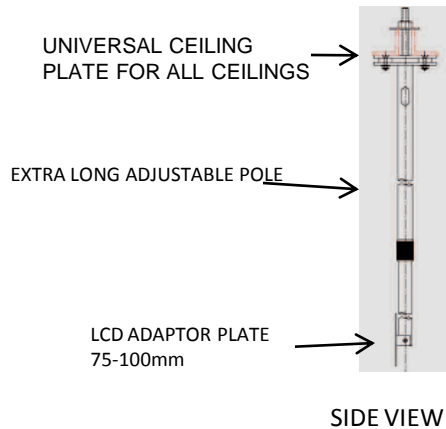

# EXTRA LONG ADJUSTABLE CEILING MOUNT FOR 75-100mm DISPLAYS TO 35Lbs

## PRODUCT FEATURES

- COMPLETE EXTRA LONG ADJUSTABLE CEILING MOUNT KIT
- 6'-11.5' ADJUSTABLE POLE
- 75-100mm VESA COMPATIBLE
- TILT TO 15deg
- MAX WGT TO 35Lbs
- CHOICE OF WHITE OR BLACK FINISH

## INCLUDED WITHIN KIT

STRUCTURAL CEILING PLATE  
ADJUSTABLE LENGTH POLE  
LCD INTERFACE PLATE  
HARDWARE PACKAGE  
INSTALL GUIDE

## ARCHITECTURAL SPECIFICATIONS

The Flat Panel Wall Mount shall be FEC Model FPLCB41 and shall include an adjustable pole from 6'-11.6'. It shall allow 15deg tilt and include a 75/100mm LCD interface plate. It is to be installed at all locations as listed per plans. Assembly and install shall be done according to the Manufacturer's install guide. by a professional installation crew.